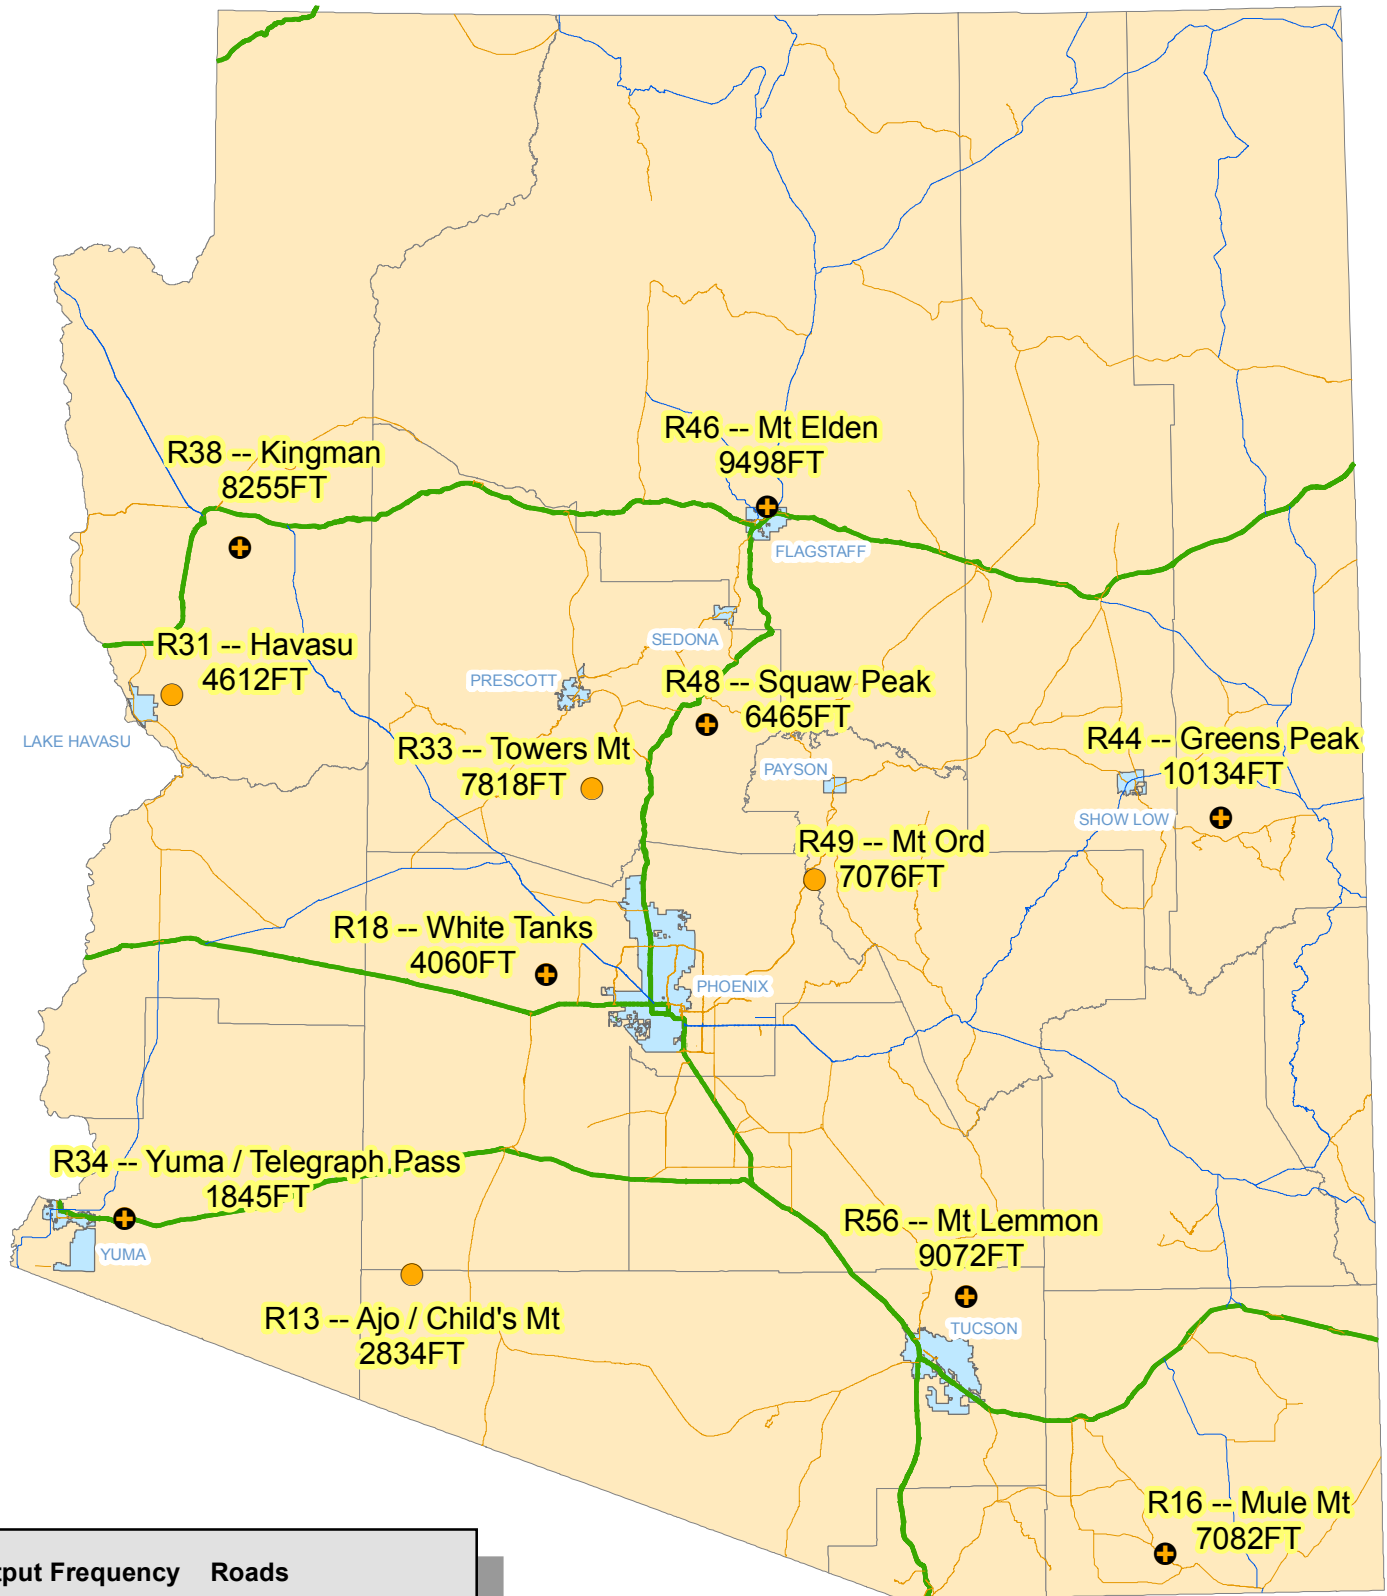

ARIZONA WING CAP Repeater Map

January 22, 2011

Output Frequency	Roads
● Channel - 1	— Interstate
⊕ Channel - 2	— State Route
	— US Route
	■ cities
	■ Counties

UNCLASSIFIED // FOR OFFICIAL USE ONLY
 Information contained in this document is For Official Use Only (FOUO) and may not be released to other departments, agencies or individuals without the prior permission of the document originator.